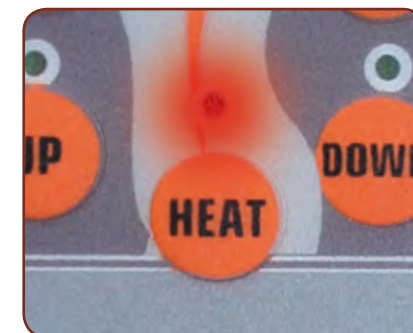

Gesund und gemütlich: Die Wärme entspannt nicht nur die Muskulatur.

Healthy and comfortably: The heat relaxes not only your muscle tension.